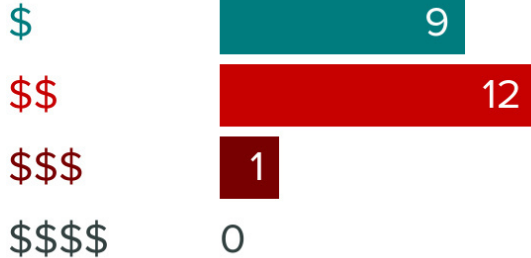

248 SOUTH LANG AVENUE, LONG BEACH, MS 39560

FOOD REPORT

NEIGHBORHOOD EATS

This home is located near **21** moderately priced restaurants and has an **average** variety of cuisines.

24

WITHIN 5 MILES

GOOD EATS BY CATEGORY

AMERICAN	5
MEXICAN	4
SEAFOOD	4
CAFES	4
COFFEE AND TEA HOUSES	3
FAST FOOD	3
ASIAN	1
PIZZA	1
ITALIAN	1
SUSHI	1
OTHER	1